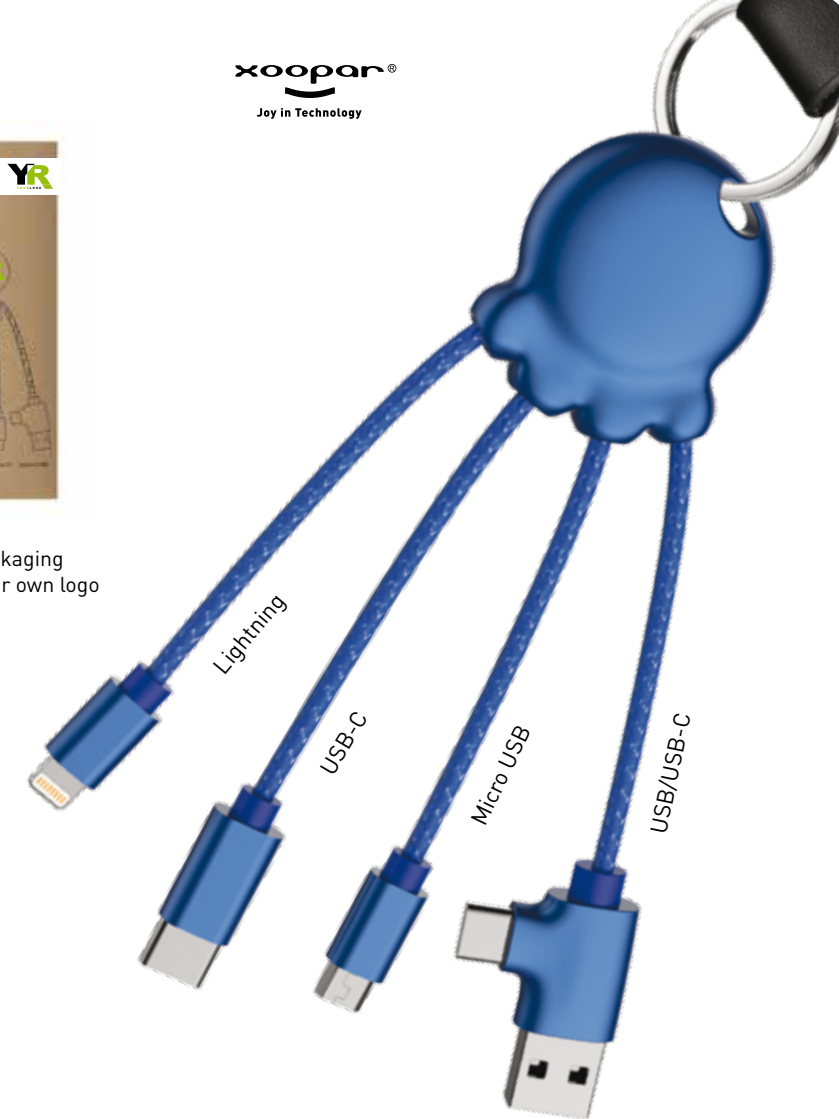

OUR NUMBER 1
BEST SELLER!

2081
Xoopar Mr. Bio

see page 12 for eco option

- Multi-function charging cable
- Made from biodegradable plastic & DuPont™ Tyvek® cables
- Print on both sides
- Designed with the environment in mind
- Dual input adapter: USB & USB-C
- USB-C, Lightning, Micro-USB output
- Custom packaging options available

Dimensions: 150 x 32 x 12 mm

Logo area: 25 x 25 mm (double-sided)

RECYCABLE
material

BIO
degradable

COMPATIBLE
with all major
brands & devices

MULTIPLE
adapters

AVAILABLE FOR:
2081 & 2067

xoopar®
Joy in Technology

2079
Xoopar Octopus Metallic

- Stronger, fabric weave cables
- Dual input adapter: USB & USB-C
- USB-C, Lightning, Micro-USB output
- Custom packing options available

Dimensions: 140 x 35 x 12 mm

Logo area: 23 x 24 mm