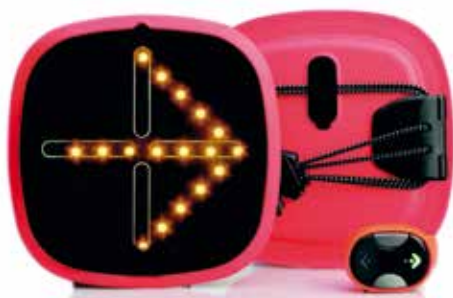

**BA022
Visto Zipper Pull**

Easily attachable to almost any zipper and offers endless customisation possibilities.

Dimensions: 52 x 16 x 10 mm
Logo area: 8 x 7 mm

**BA101
Visto Spark**

Mounts easily to any shoelace, garment or backpack by using its steel wire spring clip.

Dimensions: 57 x 29 x 18 mm
Logo area: 15 x 4 mm

**BA166
Visto Signal**

USB rechargeable light panel with forward/left & right turn signal and wireless remote controller.

Dimensions: 150 x 150 x 15 mm
Logo area: 32 x 4 mm on panel front