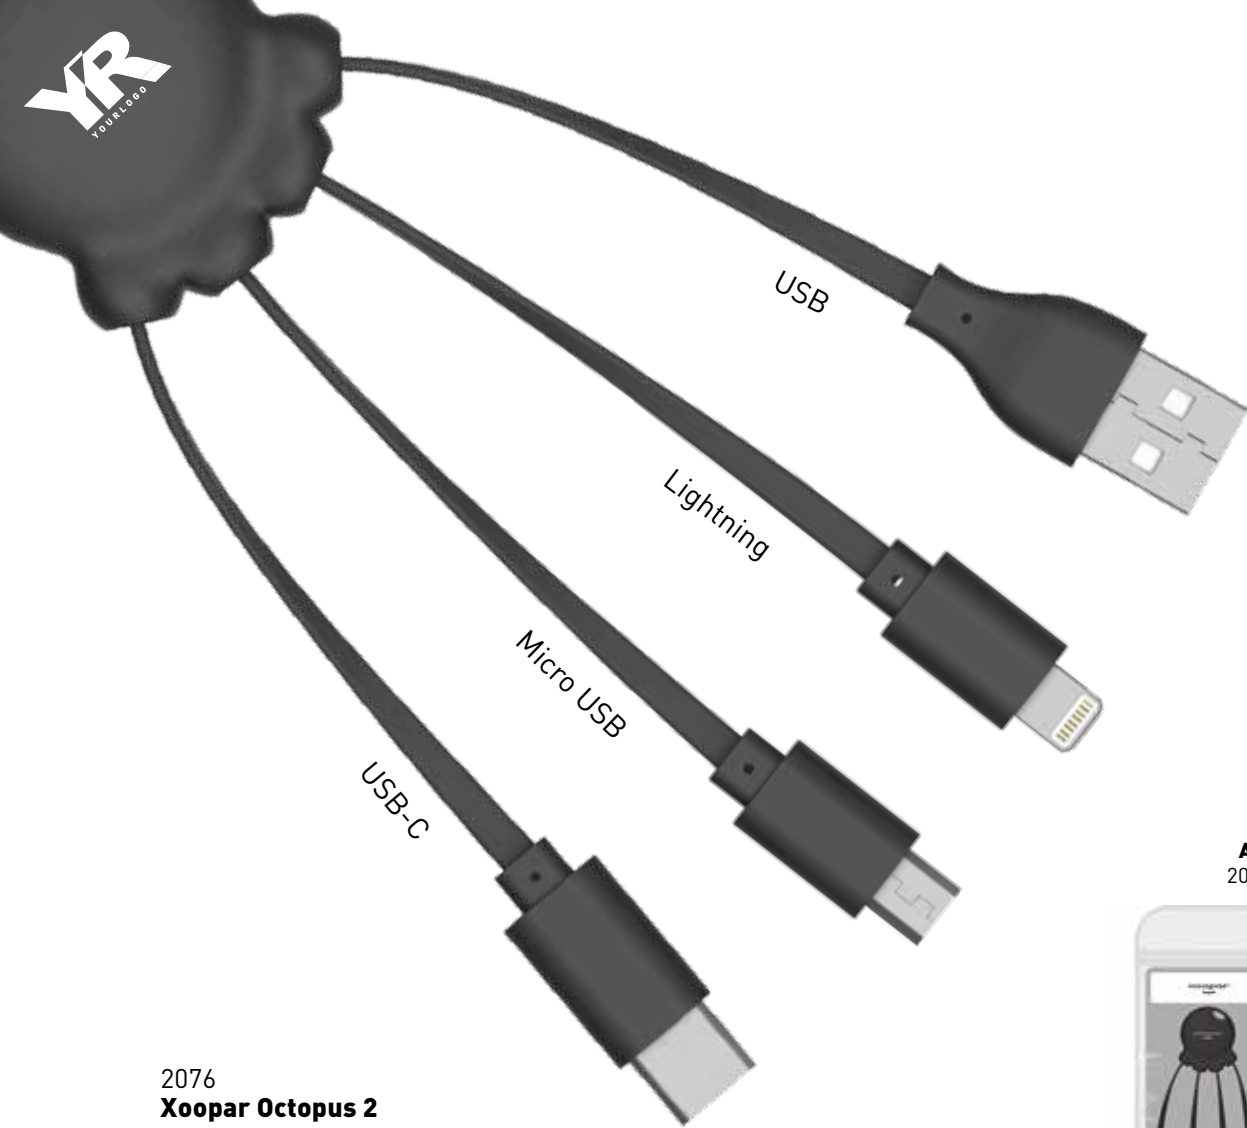

LARGE
branding area

SYNC AND PROMOTE

2069
PowerPlus USB-C Fast Charge Cable

- Textile cable
- PD fast charging cable
- Data & power transfer
- Max. transfer speed 5GB/s
- 20,000+ times bending lifespan
- Comes with neat, brandable leather cable binder

Dimensions: 2 meter cable length
Logo area: 30 x 10 mm

2068
PowerPlus USB-C - Lightning Cable

- Textile cable
- PD fast charging cable
- Data & power transfer
- MFi certified
- 20,000+ times bending lifespan
- Comes with neat, brandable leather cable binder

Dimensions: 2 meter cable length
Logo area: 30 x 10 mm

LEATHER | **DATA & POWER** | **PD FAST** | **2M**
cable binder | transfer | charging | length

xoopar®
Joy in Technology

2076
Xoopar Octopus 2

- USB-input
- USB-C, Lightning, Micro-USB output