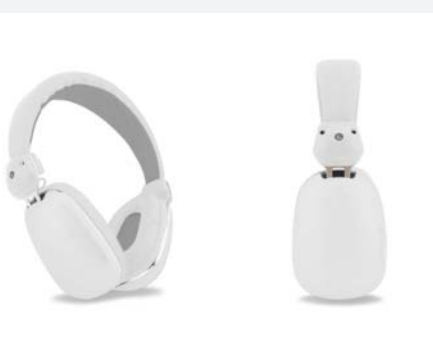

technovation.
Promotional Gadgets